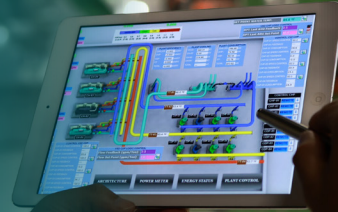

Mechanical Service Programs Designed to Exceed Client Expectations

EMCOR Services MSI designs, builds, operates, and maintains commercial heating, ventilation and air conditioning systems that help create healthy, productive, and efficient working environments. **Backed by a team of some of the region’s most highly trained HVAC specialists and professionals, we have the resources necessary to support your needs through every phase of your ownership cycle.** We offer the following innovative, value-added solutions:

MARKETS SERVED

Commercial

Healthcare

Mission critical data centers

Industrial manufacturing

Institutional/higher education

Biomedical/research

Hotel and lodging

Theme parks/entertainment

Broadcasting and communications

HVAC Service

- > Comprehensive maintenance and support
- > Centrifugal chiller rebuilds
- > Cooling towers
- > Air and water cooled reciprocating, scroll, and screw chillers
- > Pumps
- > TurboCor equipped systems
- > Computer room air conditioning experts
- > Direct expansion rooftop, split, and self-contained systems
- > Healthcare, surgery, and laboratory custom cooling and ventilation
- > Energy optimization and indoor environmental quality
- > 24/7/365 emergency service
- > National accounts capabilities

Energy Solutions, Retrofit/Replacement, & New Construction

- > Design-build solutions
- > Central energy plant modernization
- > Variable primary flow conversion
- > Variable frequency drive applications
- > Major system replacements (chillers, cooling towers, self-contained, DX)
- > National Environmental Balancing Bureau (NEBB) certified building performance testing and retro-commissioning
- > Energy Star PE certification
- > Leadership in Energy and Environmental Design (LEED) project support

Direct Digital Control

- > Building system optimization strategies
- > Design-build upgrades and new construction installations
- > Energy savings retrofits
- > Peak demand kilowatt management
- > Web integration
- > BACnet, LONworks, Modbus
- > Wireless pneumatic/electronic thermostats

WHAT CAN WE DO FOR YOU?

EMCOR Services MSI

Central Florida & Space Coast
9820 Satellite Boulevard
Orlando, FL 32837
407.857.3510

Tampa
8646 Elm Fair Boulevard
Tampa, FL 33610
727.535.4360

North Florida
4505 Marquette Avenue
Jacksonville, FL 32210
904.389.7950

1531 Commonwealth
Business Drive, Unit 101
Tallahassee, FL 32303
850.514.HVAC (4822)

msifla.com